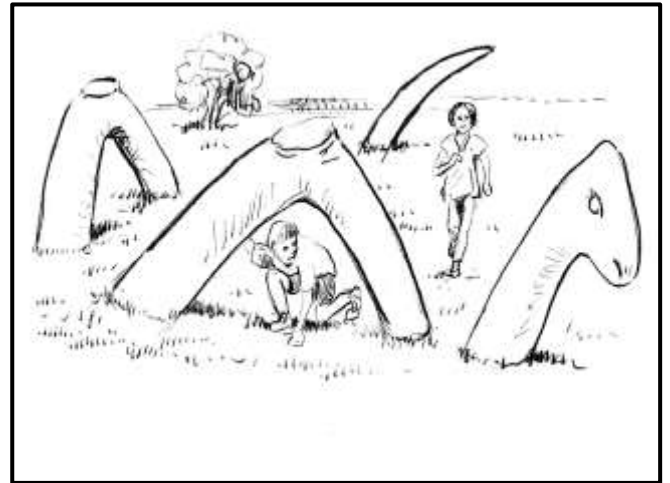

Lawn Serpent at 6m, 8m or 10m